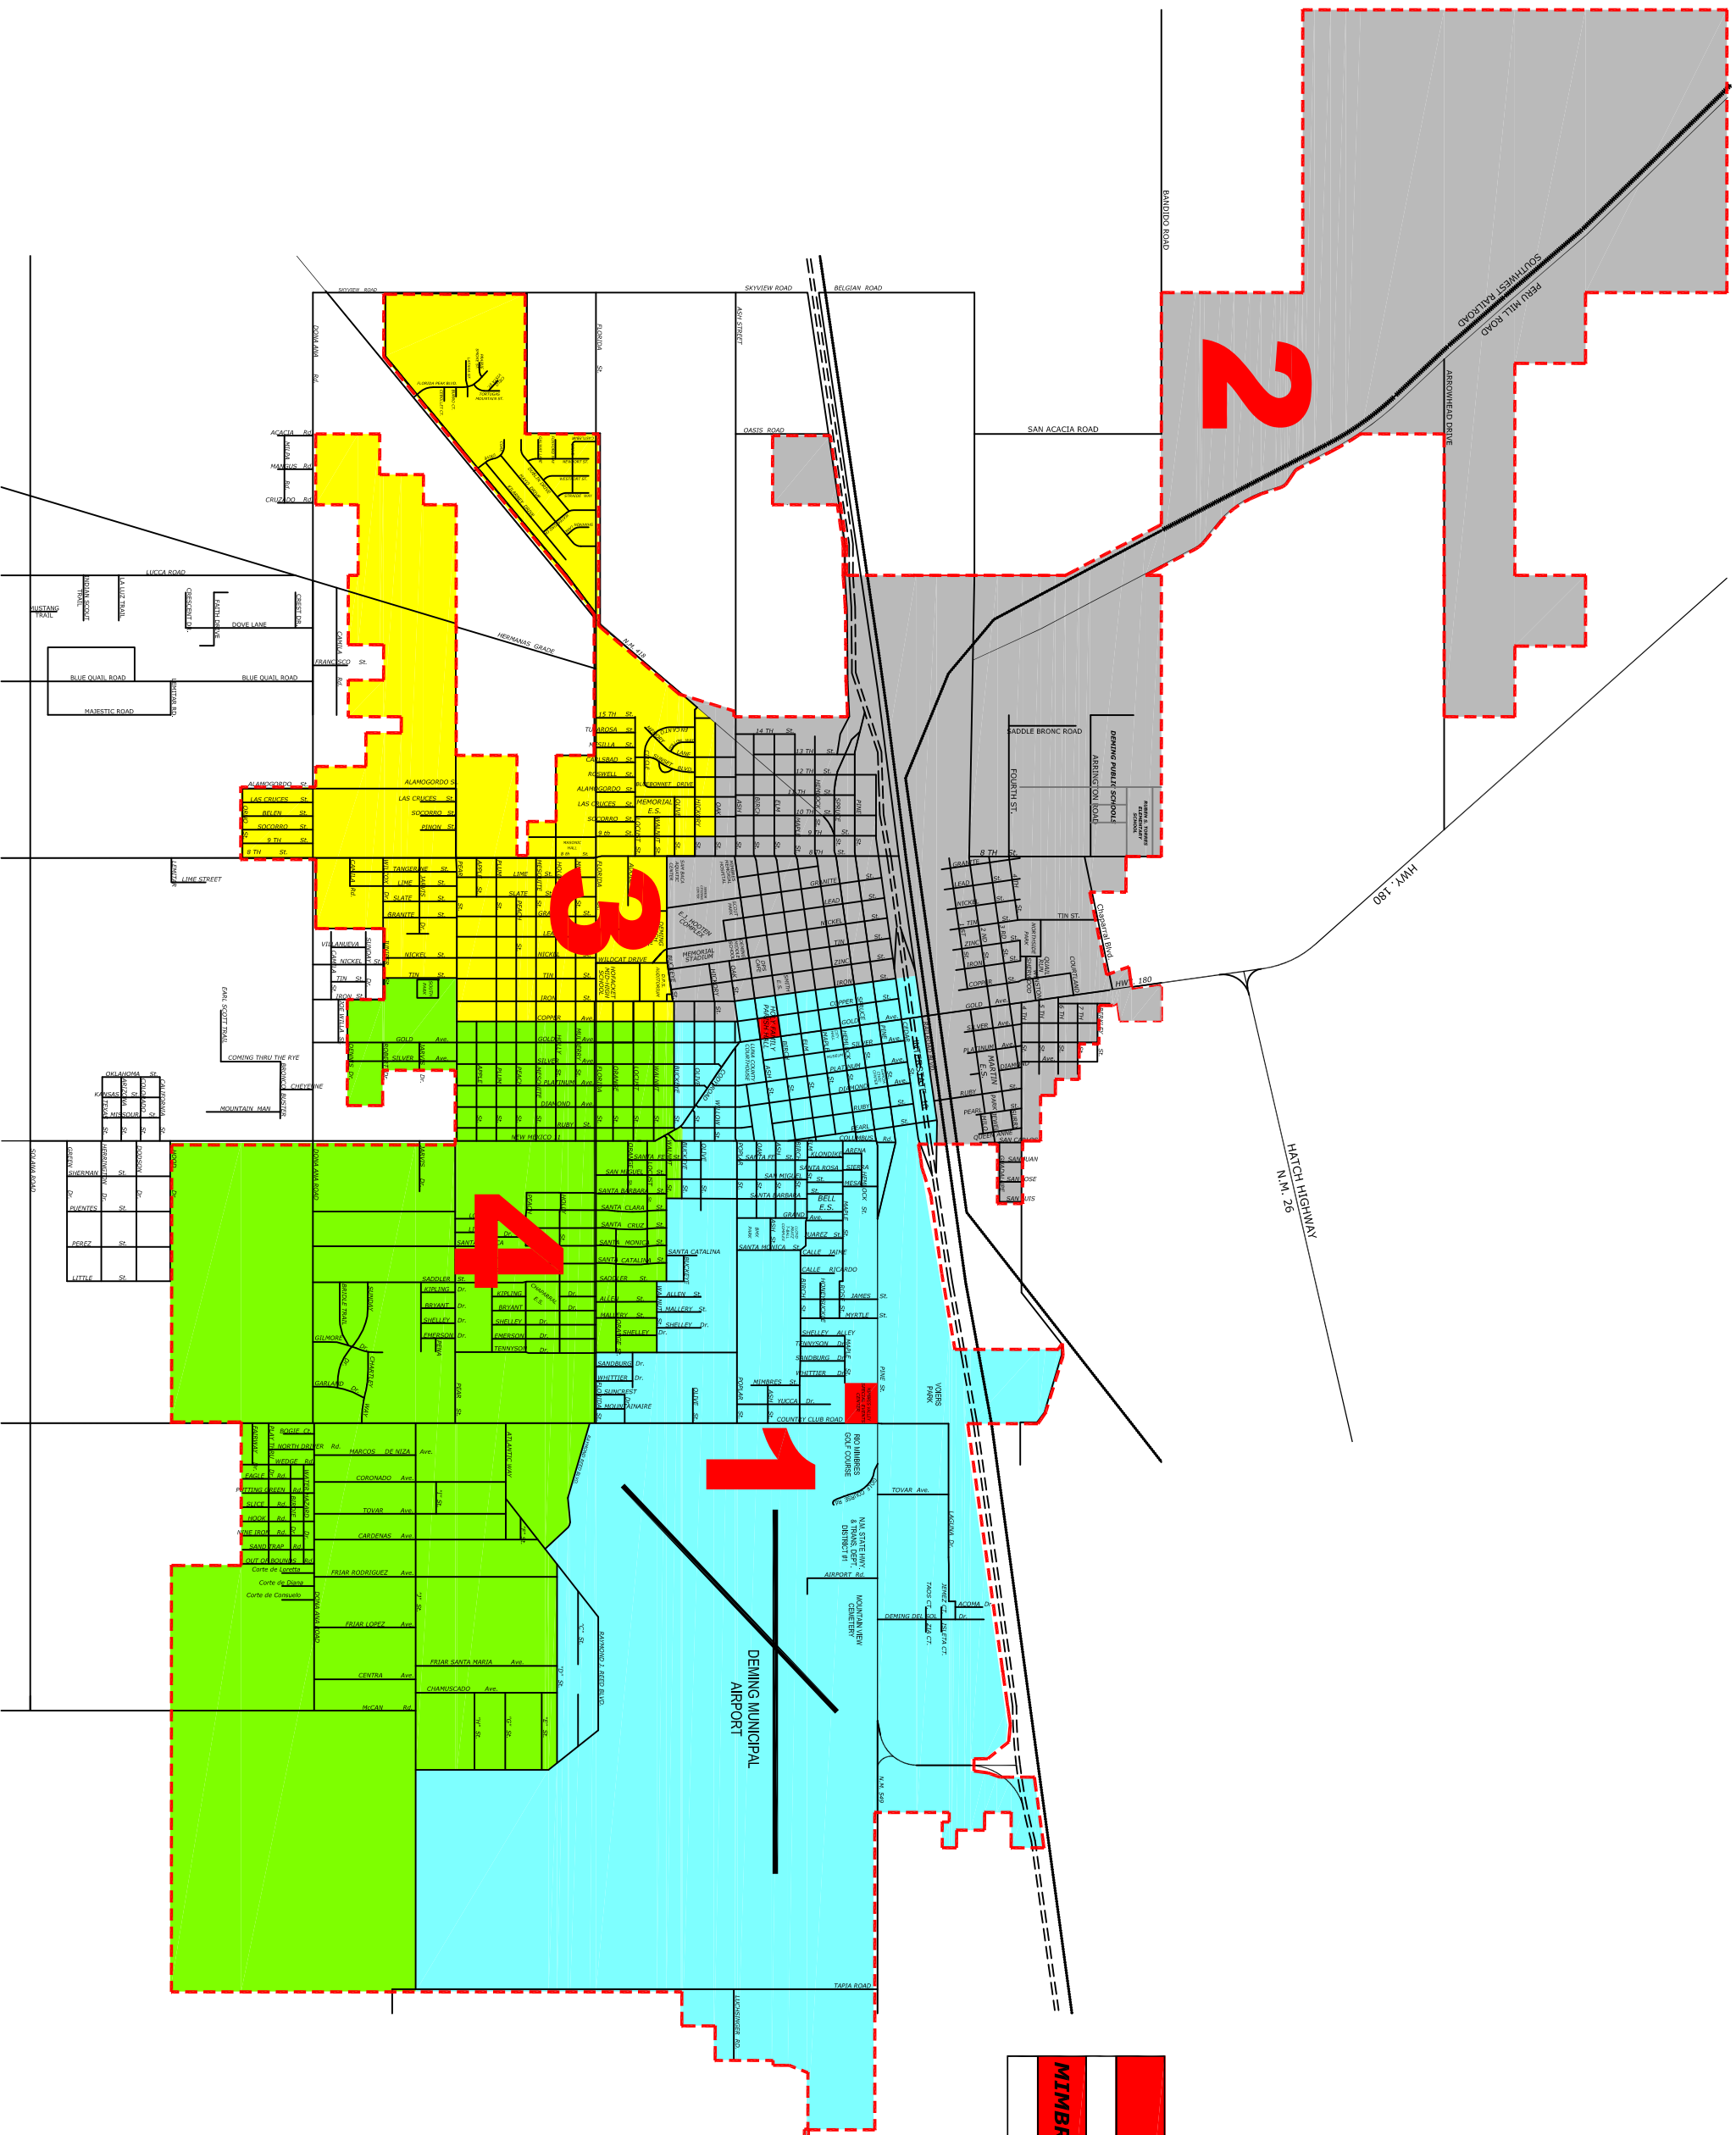

VOTING LOCATIONS

HOLY FAMILY PARISH HALL
615 S. COPPER ST.
MIMBRES VALLEY SPECIAL EVENTS CENTER
2300 E. PINE ST.

PRECINCTS

DISTRICT 1
DISTRICT 2
DISTRICT 3
DISTRICT 4

Voting Map of
DEMING
 New Mexico
 CITY LIMITS AS OF 06/22/2009
 REVISED: SEP. 2011
 REVISED: DEC. 2013
 REVISED: NOV. 2015
 REVISED: FEB. 2016